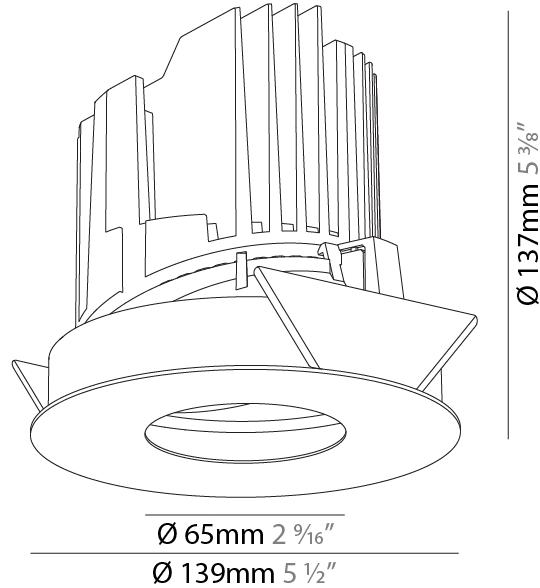

GENERAL

Series: Bioniq
Subseries: Bioniq Round Wallwash
Brand: Prolicht
Division: Architectural
Mounting Type: Recessed
Mounting Location: Ceiling
Subcategory: Downlight

PHYSICAL

Shape: Round
Diameter (mm): 139
Diameter (in): 5 1/2
Height (mm): 137
Height (in): 5 3/8
Ceiling Thickness (mm): 10 / 12.5 / 15 / 25
Ceiling Thickness (in): 3/8 or 1/2 or 9/16
Min. Recessing Depth (mm): 150
Min. Recessing Depth (in): 5 7/8
Light Distribution: Adjustable / Asymmetric
Weight (kg): 0.865
Weight (lbs): 1.9
Fixture Finish: SSR / BKV / CWI / CRY / HAB / UFT / ITA / RUA / FTG / MYG / LOD / PUS / FRO / FUP / KIA / POP / BLS / SPG / MEY / GOH / GUM / CHC / COM / ABZ / JAG / OBR / MOS / ROR
Fixture Material: Aluminum Die Cast
Cut-out Measurements: 130mm / 5 1/8"

OPTICAL

Reflector: 20 / 25 / 40
Adjustability: Fixed

RATINGS AND CERTIFICATIONS

Certified By: Certified for North American Standards
IP rating: IP20

Ø 65mm 2 5/16"

Ø 139mm 5 1/2"

BIONIQ ROUND WALLWASH RECESSED