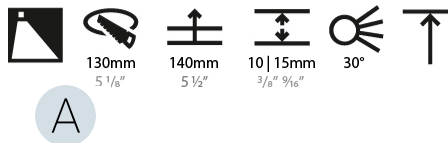

OPTICAL

Reflector: 20 / 25 / 40
 Adjustability: Fixed

RATINGS AND CERTIFICATIONS

Certified By: Certified for North American Standards
 IP rating: IP20

126mm 4 15/16"

Ø 125mm 4 15/16"

Ø 139mm 5 1/2"

BIONIQ ROUND WALLWASH RECESSED