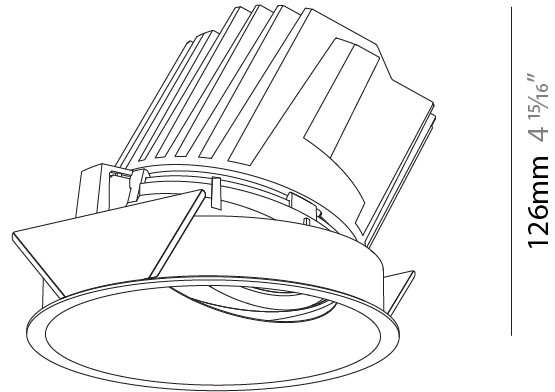

OPTICAL

Reflector°: 10
 Adjustability: Fixed

RATINGS AND CERTIFICATIONS

Certified By: Certified for North American Standards
 IP rating: IP20

126mm 4 15/16"

Ø 125mm 4 15/16"
 Ø 139mm 5 1/2"

130mm 5 1/8" 140mm 5 1/2" 10 | 15mm 3/8" 5/16" 30°